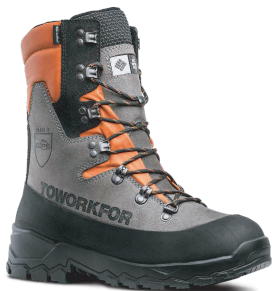

LUMBERJACK
8D65.11-S3 CL. 2

UPPER PERWANGER® Leather
LINING Sympatex
SOLE SKOVSON / Nitrile Rubber
TOE CAP STEEL
INSOLE Composite
INSOCK COMFORT

SIZES
38 - 47

TECHNOLOGY

PRICE

234,40€

TECHNOLOGY ANTI-CUTTING

Guarantee protection against 24 M/S cuts caused by chainsaws.

WRU CLASS 2