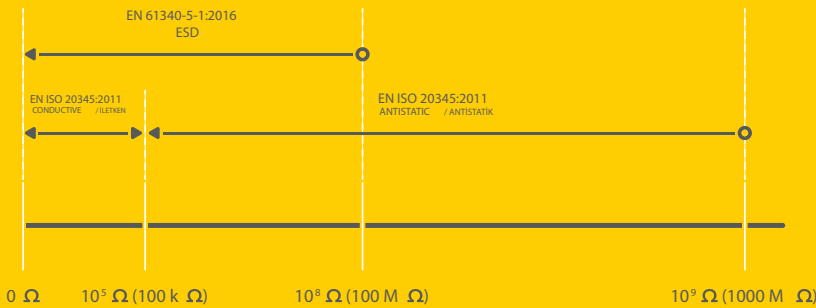

CHOOSE THE BEST OPTION

CE Label Information

A shoe that bears the sign CE, has passed the mandatory tests relating to the EN ISO 20344-2011 standart and has been produced of highperformance material.

CE Etiket Bilgilendirmesi

CE etiketine sahip ayakkabılar EN ISO 20344-2011 regülasyonundaki testlerden geçmiş ve bu ayakkabıların üretiminde yüksek performanslı malzemeler kullanılmıştır.

EN ISO 20345:2011

SB : Basic requirements / Temel gereksinimler

S1 : A+SB+E

S1P : A+SB+E+P

S2 : A+SB+E+WRU

S3 : A+SB+E+WRU+P

ESD

ALL RIGHTS RESERVED

No part of this catalogue can be copied, saved to archives or sent in any way or by any means, without written authorisation from Mekap.

TÜM HAKLARI SAKLIDIR

Bu kataloğun herhangi bir bölümü dahi Mekap'tan izin alınmadan kullanılamaz, dağıtılamaz, arşivlenemez ve kopyalanamaz.

Toe-cap (Resistant 200 Joule)
Burun koruyucu (200 Joule'e dayanımlı)

A
Anti-static footwear
Anti-statik ayakkabı

E
Shock absorption in the heel area
Topukta şok emici bölge

FO
Sole resistant to oil and hydrocarbons
Yağa ve hidrokarbona dayanıklı taban

WRU
Water-resistant upper
Suya dayanıklı saya

P
Anti-perforation protection
Ara taban koruyucu

HRO
Heat resistance of outsole (+300 °C/min)
Isiya dayanıklı taban (+300 °C/dk)

HI
Heat insulation
Isi yalıtımı

CI
Cold insulation
Soğuk yalıtımı

Electrician footwear
Elektrikçi ayakkabısı (Yalıtkan)

ESD
Electrostatic dischargers
Elektrostatik boşalım

SRA
Slip-resistant ceramic + detergent
Deterjanlı seramik yüzeyde kaymazlık

SRB
Slip-resistant steel + glycerine
Gliserinli metal yüzeyde kaymazlık

SRC
SRA + SRB

Gripper rubber and PU soles have a SRC certificate.

Gripper markasına ait kauçuk ve poliüretan tabanlar SRC sertifikasına sahiptir.

*: Weights can be different than shown.

Ağırlıklar belirtilen değerlerden farklılık gösterebilir.